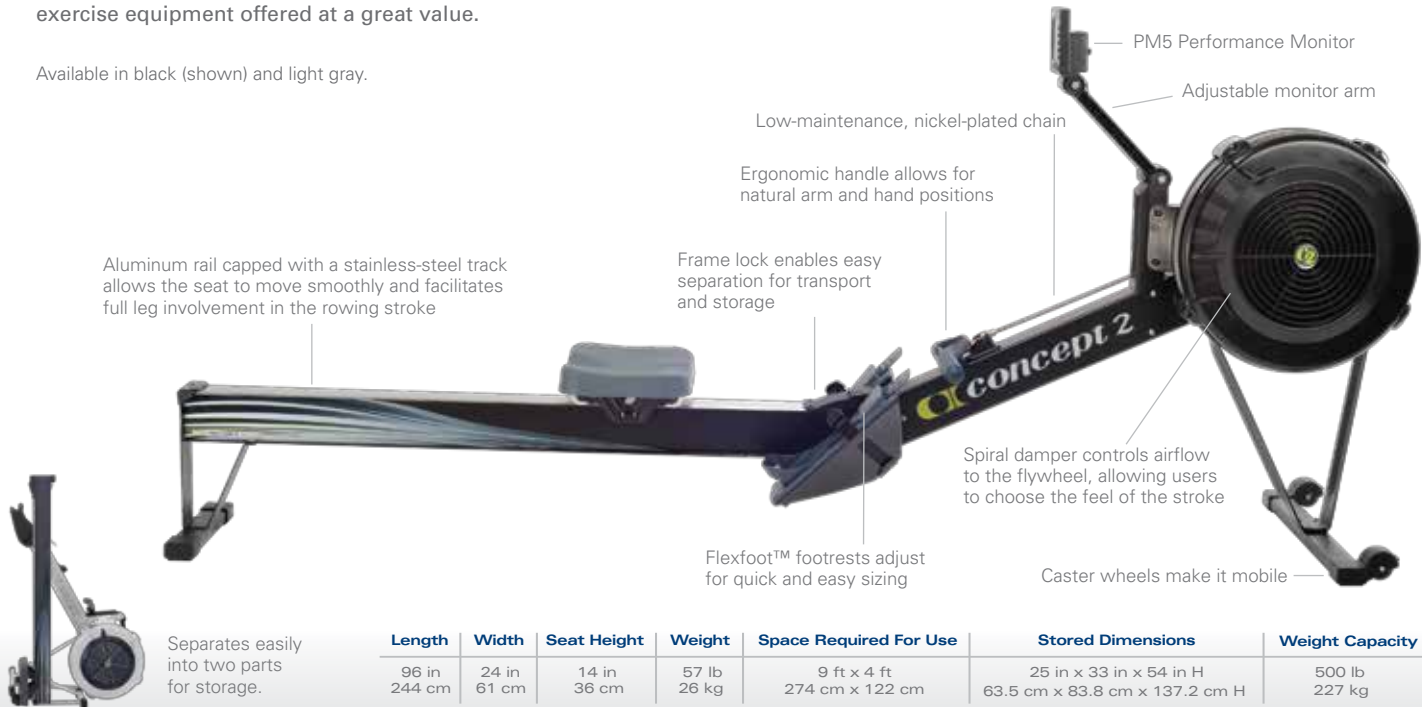

Model D Indoor Rower

The dependable performance of the **Model D Indoor Rower** has made it our best selling machine. Recognized by athletes as the standard for indoor rowing, the Model D is a solid piece of exercise equipment offered at a great value.

Available in black (shown) and light gray.

Length	Width	Seat Height	Weight	Space Required For Use	Stored Dimensions	Weight Capacity
96 in 244 cm	24 in 61 cm	14 in 36 cm	57 lb 26 kg	9 ft x 4 ft 274 cm x 122 cm	25 in x 33 in x 54 in H 63.5 cm x 83.8 cm x 137.2 cm H	500 lb 227 kg