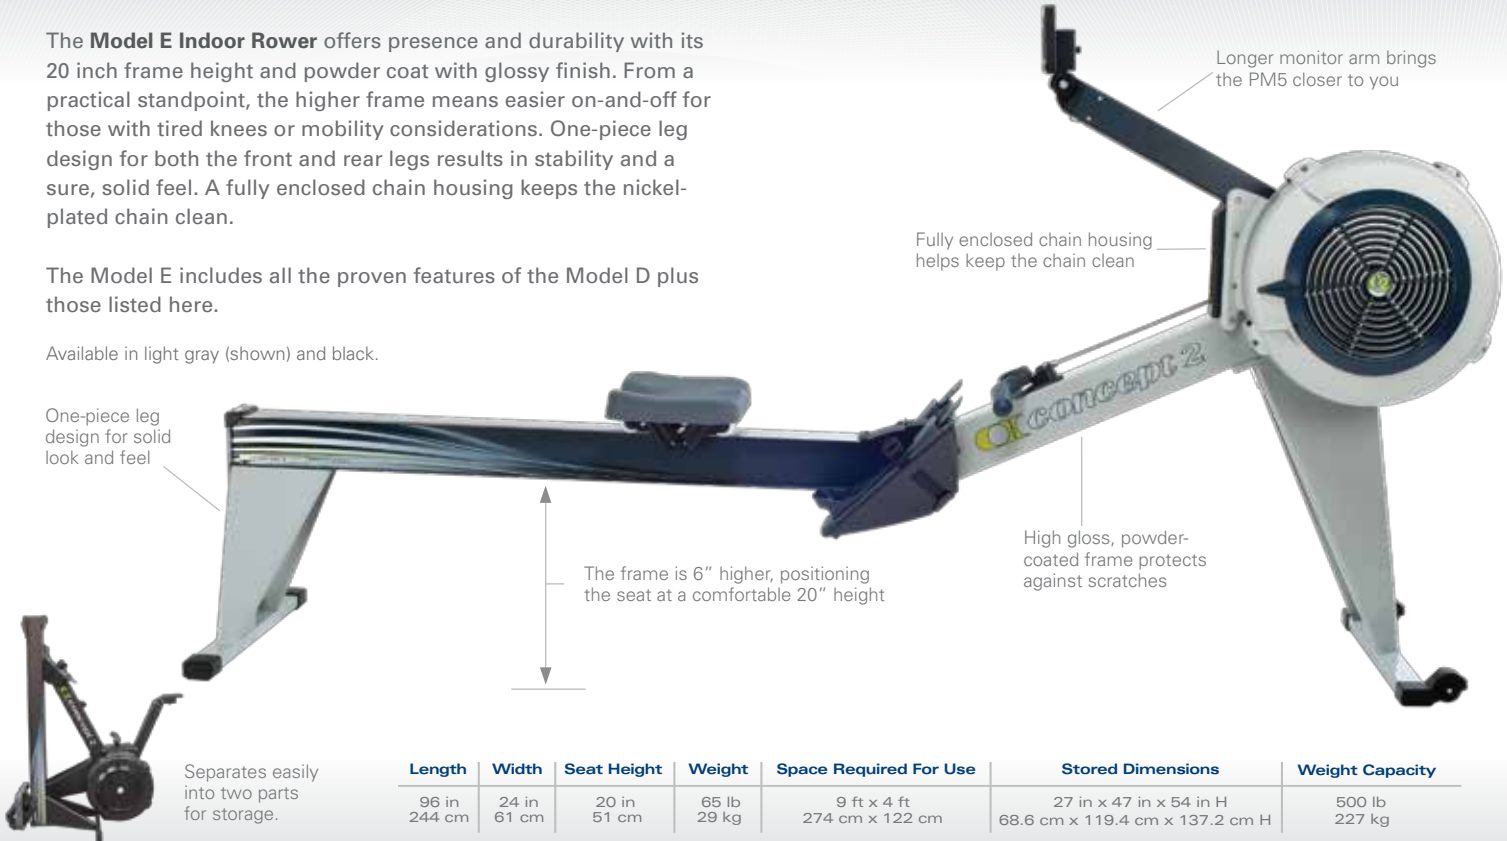

Model E Indoor Rower

The **Model E Indoor Rower** offers presence and durability with its 20 inch frame height and powder coat with glossy finish. From a practical standpoint, the higher frame means easier on-and-off for those with tired knees or mobility considerations. One-piece leg design for both the front and rear legs results in stability and a sure, solid feel. A fully enclosed chain housing keeps the nickel-plated chain clean.

The Model E includes all the proven features of the Model D plus those listed here.

Available in light gray (shown) and black.

One-piece leg design for solid look and feel

The frame is 6" higher, positioning the seat at a comfortable 20" height

Fully enclosed chain housing helps keep the chain clean

Longer monitor arm brings the PM5 closer to you

High gloss, powder-coated frame protects against scratches

Separates easily into two parts for storage.

Length	Width	Seat Height	Weight	Space Required For Use	Stored Dimensions	Weight Capacity
96 in 244 cm	24 in 61 cm	20 in 51 cm	65 lb 29 kg	9 ft x 4 ft 274 cm x 122 cm	27 in x 47 in x 54 in H 68.6 cm x 119.4 cm x 137.2 cm H	500 lb 227 kg